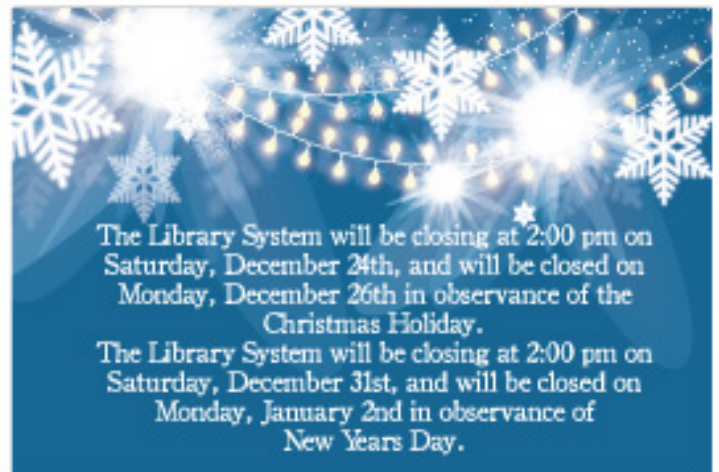

Washington Branch

Tuesdays - Story Time 10:00 & 11:00 am
Wed.- Fri. - Story Time 10:30 am (No Story Time Dec. 27-30)
Thursday, Dec. 1 - P.A.W.S. for Tales 4:00 pm
Wednesday, Dec. 7 - Teen Nerd Herd 4:00 pm
Thursday, Dec. 8 - Coding Club for Kids 4:00 pm
Monday, Dec. 12 - Library Techies 2:00 pm
Tuesday, Dec. 13 - Home School @ the Library 1:00 pm
Wednesday, Dec. 14 - Teen Program 4:00 pm
Thursday, Dec. 15 - Book Ends Book Club 4:30 pm
Tuesday, Dec. 20 - Open Music Night 6:00 pm
Wednesday, Dec. 21 - Teen Program 4:00 pm
Friday, Dec. 23 - Christmas Party 11:00 am
Tuesday, Dec. 27 - Arts & Crafts Club 2:00 pm
Wednesday, Dec. 28 - Booklanders Book Club 4:00 pm

Hildale Branch

Wednesdays - Story Time 11:00 am
Thursday, Dec. 8 & 22 - Adult Yoga 5:30 pm
Saturday, Dec. 10 - Story Time @ Cherish Families 10:00 am
Wednesday, Dec. 14 - Teen Craft 5:00 pm
Saturday, Dec. 17 - Anime Club 2:15 pm
Tuesday, Dec. 20 - Winter Reading Wrap Up Party 1:00 pm
Thursday, Dec. 22 - Movie Matinee 3:00 pm

Enterprise Branch

Wednesdays - Story Time 11:00 am (No activity on 12/28)
Wednesdays - Youth Activities 3:00 pm
(No activity on 12/21 or 12/28)
Fridays - Movie Matinees 1:00 pm
Thursday, Dec. 1 & 15 - Service Club 11:00 am
Wednesday, Dec. 14 - Santa at the Library 4:00 pm